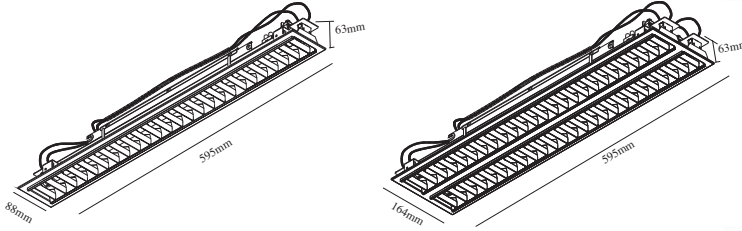

Empotrables **Recessed** FLUORESCENTES/FLUORESCENTS **SERIE 10000**

Emp. Armstrong 1 y 2 T5 máx. 24W / **Armstrong Recessed 1 and 2 T5 24W max.**

Incluye Equipo Electrónico Vossloh Schwabe.
Includes Vossloh Schwabe Electronic Ballast.

MOD.	COLOR/COLOUR	PRECIO/PRICE
10003-01	Blanco / White	97,95€
10003-TN	Titanio / Titanium	97,95€

Incluye Equipo Electrónico ELT y Tuba Philips 24W 840.
Includes ELT Electronic Ballast and Philips tube 24W 840.

MOD.	COLOR/COLOUR	PRECIO/PRICE
1000301PH84	Blanco / White	104,60€
10003TNPH84	Titanio / Titanium	104,60€

Incluye driver ELT y 2 tubos de led 12,5W 4000°K. 1.450lm
Includes ELT Electronic Ballast and Osram bulb 26W 840.

MOD.	COLOR/COLOUR	PRECIO/PRICE
1000301L1284	Blanco / White	177,95€
10003TNL1284	Titanio / Titanium	177,95€

* RAE lamp.: 0,20x1 = **0,20€**
* Only Spain

MOD.	COLOR/COLOUR	PRECIO/PRICE
10004-01	Blanco / White	145,95€
10004-TN	Titanio / Titanium	145,95€

Incluye Equipo Electrónico ELT y 2 Tubos Philips 24W 840.
Includes ELT Electronic Ballast and 2 Philips tubes 24W 840.

MOD.	COLOR/COLOUR	PRECIO/PRICE
1000401PH84	Blanco / White	159,25€
10004TNPH84	Titanio / Titanium	159,25€

Incluye driver ELT y 2 tubos de LED 12,5W 4000°K. 1.450lm.
Includes ELT driver and 2 LED tube 12,5W 4000°K. 1.450lm.

MOD.	COLOR/COLOUR	PRECIO/PRICE
1000401L1284	Blanco / White	265,95€
10004TNL1284	Titanio / Titanium	265,95€

* RAE lamp.: 0,20x2 = **0,40€**
* Only Spain