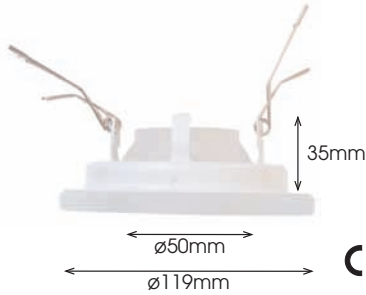

Empotrables Recessed HALOGENOS-LED / LED-HALOGEN

MOD. 1032

Empotrable Basculante Cristal Máx. 50W / Glass Recessed Adjustable 50W máx.

CE IP 20

30° 180°

Ø100mm

1/12 Und.

505