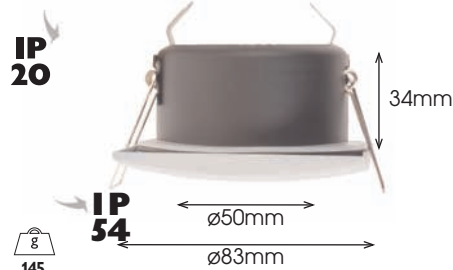

Empot. Alum. Cristal Mate Máx. 50W / Round Alum. with Matt Glass 50W máx.