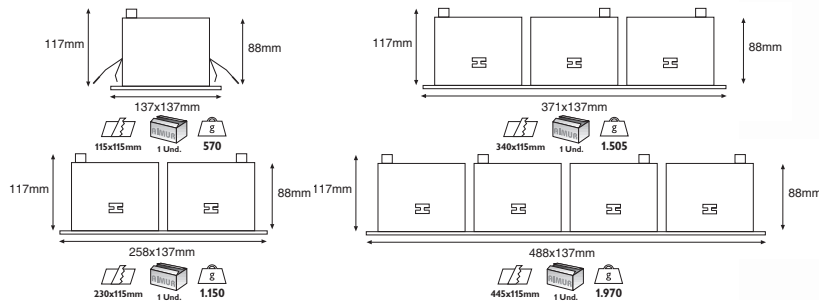

Empotrable Basculante Máx. 50W / Recessed Adjustable 50W máx.

Incluye portalámparas GU5,3
Includes lampholder GU5,3

MOD	LAMP	COLOR/COLOUR	PRECIO/PRICE
1101-CM	1	Pint.Cromo Mate / Paint Matt Ch.	25,00€
1102-CM	2	Pint.Cromo Mate / Paint Matt Ch.	42,00€
1103-CM	3	Pint.Cromo Mate / Paint Matt Ch.	65,40€
1104-CM	4	Pint.Cromo Mate / Paint Matt Ch.	87,50€

CE **12V** **50W** **IP 20**

Incluye Modulo LED COB 5W 3000°K y Driver no regulable
Includes COB LED Module 5W 3000°K and no dimmer Driver

MOD	LAMP	COLOR/COLOUR	PRECIO/PRICE
1101CM013	1	Pint.Cromo Mate / Paint Matt Ch.	40,00€
1102CM013	2	Pint.Cromo Mate / Paint Matt Ch.	72,00€
1103CM013	3	Pint.Cromo Mate / Paint Matt Ch.	110,40€
1104CM013	4	Pint.Cromo Mate / Paint Matt Ch.	147,50€

* Opción en luz fría 5000°K. Incremento por driver ELT regulable: 9,20€
* Option in cool white 5000°K. Increase per ELT driver dimmer: 9,20€

Incluye portalámparas GU10 y lámpara LED COB SHARP 5W 3000°K no regulable
Includes lampholder GU10 and SHARP COB LED bulb 5W 3000°K not dimmable

MOD	LAMP	COLOR/COLOUR	PRECIO/PRICE
1101CM033	1	Pint.Cromo Mate / Paint Matt Ch.	43,00€
1102CM033	2	Pint.Cromo Mate / Paint Matt Ch.	78,00€
1103CM033	3	Pint.Cromo Mate / Paint Matt Ch.	119,40€
1104CM033	4	Pint.Cromo Mate / Paint Matt Ch.	159,50€

* Opción en luz fría 5000°K.
* Option in cool white 5000°K.

Incluye Modulo LED COB SHARP 7W 3000°K y Driver no regulable
Includes SHARP COB LED Module 7W 3000°K and no dimmable Driver

MOD	LAMP	COLOR/COLOUR	PRECIO/PRICE
1101CM043	1	Pint.Cromo Mate / Paint Matt Ch.	50,50€
1102CM043	2	Pint.Cromo Mate / Paint Matt Ch.	93,00€
1103CM043	3	Pint.Cromo Mate / Paint Matt Ch.	141,90€
1104CM043	4	Pint.Cromo Mate / Paint Matt Ch.	189,50€

Incluye portalámparas GU10 y lámpara LED SMD 4,5W 3000°K no regulable
Includes lampholder GU10 and SMD LED bulb 4,5W 3000°K not dimmable

MOD	LAMP	COLOR/COLOUR	PRECIO/PRICE
1101CM023	1	Pint.Cromo Mate / Paint Matt Ch.	37,75€
1102CM023	2	Pint.Cromo Mate / Paint Matt Ch.	67,50€
1103CM023	3	Pint.Cromo Mate / Paint Matt Ch.	103,65€
1104CM023	4	Pint.Cromo Mate / Paint Matt Ch.	138,50€

* Opción en luz fría 5500°K.
* Option in cool white 5500°K.

Incluye Modulo LED COB SHARP 9W 3000°K y Driver no regulable
Includes SHARP COB LED Module 9W 3000°K and no dimmer Driver

MOD	LAMP	COLOR/COLOUR	PRECIO/PRICE
1101CM053	1	Pint.Cromo Mate / Paint Matt Ch.	51,50€
1102CM053	2	Pint.Cromo Mate / Paint Matt Ch.	95,00€
1103CM053	3	Pint.Cromo Mate / Paint Matt Ch.	144,90€
1104CM053	4	Pint.Cromo Mate / Paint Matt Ch.	193,50€

* Opción en luz fría 5000°K. Incremento por driver ELT regulable: 9,20€
* Option in cool white 5000°K. Increase per ELT driver dimmer: 9,20€