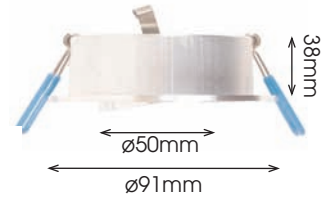

Empotrable Basculante Alum. Máx. 50W / Alum. Recessed Adjustable 50W máx.

CE IP 20

Incluye portalámparas GU5,3
Includes lampholder GU5,3

MOD.	COLOR/COLOUR	PRECIO/PRICE
1121	Aluminio Ray/ Striped aluminium	8,90€

Ø 50mm GX5.3 12V Máx. 50W III

Incluye Modulo LED COB 5W 3000°K y Driver no regulable
Includes COB LED Module 5W 3000°K and no dimmable Driver

MOD.	COLOR/COLOUR	PRECIO/PRICE
1121013	Aluminio Ray/ Striped aluminium	23,90€

3000°K 375 lm
5000°K 405 lm

* Disponible en luz fría 5000°K. Incremento de precio por driver ELT regulable: 9,20€
* Available in cool white 5000°K. Price increase with ELT dimmable driver: 9,20€

Incluye portalámparas GU10 y lámpara LED COB SHARP 5W 3000°K no regulable
Includes lampholder GU10 and SHARP COB LED bulb 5W 3000°K no dimmable

MOD.	COLOR/COLOUR	PRECIO/PRICE
1121033	Aluminio Ray/ Striped aluminium	26,90€

SHARP

3000°K 340 lm
5000°K 405 lm

* Disponible en luz fría 5000°K.
* Available in cool white 5000°K.

Incluye Modulo LED COB SHARP 7W 3000°K y Driver no regulable
Includes SHARP COB LED Module 7W 3000°K and no dimmable Driver

MOD.	COLOR/COLOUR	PRECIO/PRICE
1121043	Aluminio Ray/ Striped aluminium	34,40€

3000°K 405 lm
5000°K 440 lm

* Disponible en luz fría 5000°K. Incremento de precio por driver ELT regulable: 9,20€
* Available in cool white 5000°K. Price increase with ELT dimmable driver: 9,20€

Incluye portalámparas GU10 y lámpara LED SMD 4,5W 3200°K no regulable
Includes lampholder GU10 and SMD LED bulb 4,5W 3200°K no dimmable

MOD.	COLOR/COLOUR	PRECIO/PRICE
1121023	Aluminio Ray/ Striped aluminium	21,65€

3200°K 213 lm
5500°K 240 lm

* Disponible en luz fría 5500°K.
* Available in cool white 5500°K.

Incluye Modulo LED COB SHARP 9W 3000°K y Driver no regulable
Includes SHARP COB LED Module 9W 3000°K and no dimmable Driver

MOD.	COLOR/COLOUR	PRECIO/PRICE
1121053	Aluminio Ray/ Striped aluminium	35,40€

3000°K 520 lm
5000°K 565 lm