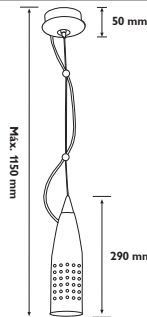

Colgantes Pendants

PORTALAMP. E27/E27 LAMPHOLDER

MOD. 2014

Colgante Aluminio E-27 / E27 aluminium pendant

MOD.	COLOR/COLOUR	PRECIO/PRICE
2014-09	Azul / Blue	34,15€
2014-AL	Aluminio / Lacquered Aluminium	44,10€
2014-CM	Pint. Cromo Mate / Paint Matt Ch.	44,10€
2014-BR	Pint. Bronce / Paint bronze	44,10€

Incluye Bombilla standard LED 7W 2700°K 470lm
Includes standard LED bulb 7W 2700°K 470lm.

MOD.	COLOR/COLOUR	PRECIO/PRICE
201409013	Azul / Blue	65,00€
2014AL013	Aluminio / Lacquered Aluminium	74,95€
2014CM013	Pint. Cromo Mate / Paint Matt Ch.	74,95€
2014BR013	Pint. Bronce / Paint bronze	74,95€

* RAEE lamp.: 0,20€
* Only Spain

MOD. 2015

Colgante Cono para R-63 / R-63 Cone pendant.

MOD.	COLOR/COLOUR	PRECIO/PRICE
2015-NS	Niquel Sat. / Brushed Niquel	20,25€

Incluye lámpara LAES R63 7W 120° 550lm 3000°K no regulable.
Includes LAES bulb R63 7W 120° 550lm 3000°K no dimmable.

MOD.	COLOR/COLOUR	PRECIO/PRICE
2015NS013	Niquel Sat. / Brushed Niquel	45,50€

* RAEE lamp.: 0,20€
* Only Spain

NS