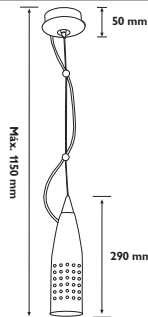

Colgantes Pendants

PORTALAMP. E27/E27 LAMPHOLDER

MOD. 2014

Colgante Aluminio E-27 / E27 aluminium pendant

MOD.	COLOR/COLOUR	PRECIO/PRICE
2014-09	Azul / Blue	34,15€
2014-AL	Aluminio / Lacquered Aluminium	44,10€
2014-CM	Pint. Cromo Mate / Paint Matt Ch.	44,10€
2014-BR	Pint. Bronce / Paint bronze	44,10€

Incluye Bombilla standard LED 7W 2700°K 470lm
Includes standard LED bulb 7W 2700°K 470lm.

MOD.	COLOR/COLOUR	PRECIO/PRICE
201409013	Azul / Blue	65,00€
2014AL013	Aluminio / Lacquered Aluminium	74,95€
2014CM013	Pint. Cromo Mate / Paint Matt Ch.	74,95€
2014BR013	Pint. Bronce / Paint bronze	74,95€

* RAEE lamp.: 0,20€
* Only Spain

09

AL

CM

BR

MOD. 2015

Colgante Cono para R-63 / R-63 Cone pendant.

MOD.	COLOR/COLOUR	PRECIO/PRICE
2015-NS	Niquel Sat. / Brushed Niquel	20,25€

Incluye lámpara LAES R63 7W 120° 550lm 3000°K no regulable.
Includes LAES bulb R63 7W 120° 550lm 3000°K no dimmable.

MOD.	COLOR/COLOUR	PRECIO/PRICE
2015NS013	Niquel Sat. / Brushed Niquel	45,50€

* RAEE lamp.: 0,20€
* Only Spain

NS