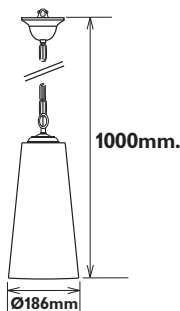

MOD. 2017

Colgante de Cristal E27 / E27 Glass Pendant