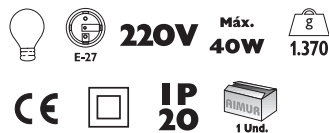

MOD.	COLOR/COLOUR	PRECIO/PRICE
2017-03	Dorado / Golden	63,10€
2017-CR	Cobre / Copper	63,10€
2017-VI	Violeta / Purple	63,10€
2017-06	Mate-Transp. / Matt-Transparent	55,75€

Incluye Bombilla standard LED 7W 2700°K 470lm
Includes standard LED bulb 7W 2700°K 470lm.

MOD.	COLOR/COLOUR	PRECIO/PRICE
201703013	Dorado / Golden	93,95€
2017CR013	Cobre / Copper	93,95€
2017VI013	Violeta / Purple	93,95€
201706013	Mate-Transp. / Matt-Transparent	86,60€

* RAE lamp.: 0,20€
* Only Spain

03

CR

VI

06