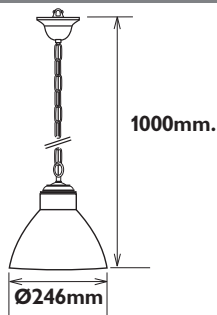

Colgantes Pendants

PORTALAMP. E27/E27 LAMPHOLDER

MOD. 2016

Colgante de Cristal E27 / E27 Glass Pendant