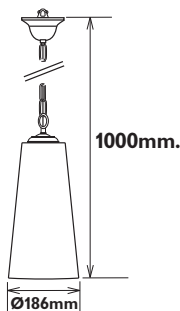

Colgante de Cristal E27 / E27 Glass Pendant

MOD.	COLOR/COLOUR	PRECIO/PRICE
2017-03	Dorado / Gloden	63,10€
2017-CR	Cobre / Copper	63,10€
2017-VI	Violeta / Purple	63,10€
2017-06	Mate-Transp. / Matt-Transparent	55,75€

Incluye Bombilla standard LED 7W 2700°K 470lm
Includes standard LED bulb 7W 2700°K 470lm.

MOD.	COLOR/COLOUR	PRECIO/PRICE
201703013	Dorado / Gloden	93,95€
2017CR013	Cobre / Copper	93,95€
2017VI013	Violeta / Purple	93,95€
201706013	Mate-Transp. / Matt-Transparent	86,60€

* RAE lamp.: 0,20€
* Only Spain

03

CR

VI

06