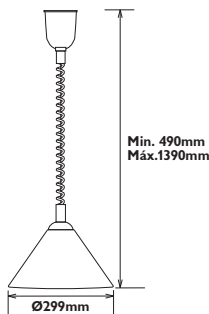

Colgantes **Pendants**

PORTALAMP. E27/E27 LAMPHOLDER

MOD. 2020

Colgante de Cristal E27 / E27 Glass Pendant