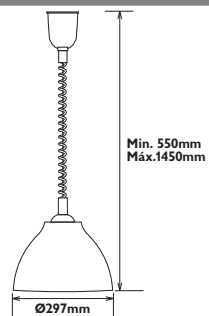

Colgantes **Pendants**

PORTALAMP. E27/E27 LAMPHOLDER

MOD. 2020

Colgante de Cristal E27 / E27 Glass Pendant

MOD.	COLOR/COLOUR	PRECIO/PRICE
2020-06	Blanco Mate/ Frosted Glass	35,40€
2020-NA	Naranja / Orange	38,20€
2020-VM	Verde Marrón / Green Brown	42,20€

Incluye Bombilla standard LED 7W 2700°K 470lm
Includes standard LED bulb 7W 2700°K 470lm.

MOD.	COLOR/COLOUR	PRECIO/PRICE
202006013	Blanco Mate/ Frosted Glass	66,25€
2020NA013	Naranja / Orange	69,05€
2020VM013	Verde Marrón / Green Brown	73,05€

* RAEE lamp.: 0,20€
* Only Spain

06

NA

VM

MOD. 2021

Colgante de Cristal E27 / E27 Glass Pendant

MOD.	COLOR/COLOUR	PRECIO/PRICE
2021-06	Blanco Mate/ Frosted Glass	36,00€
2021-NA	Naranja / Orange	38,75€
2021-VM	Verde Marrón / Green Brown	42,90€

Incluye Bombilla standard LED 7W 2700°K 470lm
Includes standard LED bulb 7W 2700°K 470lm.

MOD.	COLOR/COLOUR	PRECIO/PRICE
202106013	Blanco Mate/ Frosted Glass	66,85€
2021NA013	Naranja / Orange	69,60€
2021VM013	Verde Marrón / Green Brown	73,75€

* RAEE lamp.: 0,20€
* Only Spain

03

CR

VI