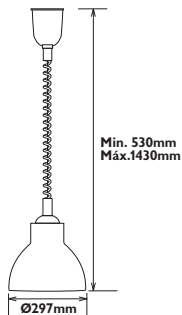

Colgantes **Pendants**

PORTALAMP. E27/E27 LAMPHOLDER

MOD. 2022

Colgante de Cristal E27 / E27 Glass Pendant