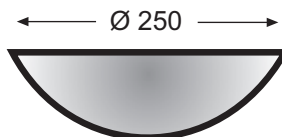

220V

Máx. **150W**

IP 20

MOD.	COLOR/COLOUR	PRECIO/PRICE
3002-01	Blanco / White	29,65€
3002-03V	Oro Viejo / Antique Brass	34,55€
3002-05	Cromo / Chrome	34,55€
3002-09R	Raiz Roja / Red Root	34,55€
3002-0NS	Niquel Sat. / Brushed Niquel	34,55€

Incluye lámpara lineal halógena 120W 230V. 2900°K
Double ended halogen lamps 120W 230V. 2900°K

MOD.	COLOR/COLOUR	PRECIO/PRICE
300201120	Blanco / White	36,65€
300203V120	Oro Viejo / Antique Brass	41,55€
300205120	Cromo / Chrome	41,55€
300209R120	Raiz Roja / Red Root	41,55€
30020NS120	Niquel Sat. / Brushed Niquel	41,55€

01

03V

05

09R

0NS