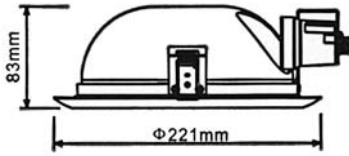

Empotrables Recessed

PORTALAMP. E27/E27 LAMPHOLDER

MOD. 2926

Empot. Downlight circular acero 2xE27 / Round steel downlight Recessed 2xE27

220V Máx. 2x
26W

IP 43 EXTERIOR
IP 20 INTERIOR

MOD.	COLOR/COLOUR	PRECIO/PRICE
2926-01	Blanco / White	9,75€
2926-05	Cromo / Chrome	12,45€
2926-05M	Cromo Mate / Matt Chrome	12,45€
2926-0CM	Pint. Cromo Mate / Paint Matt Ch.	12,45€
2926-0NS	Niquel Sat. / Brushed Niquel	12,45€