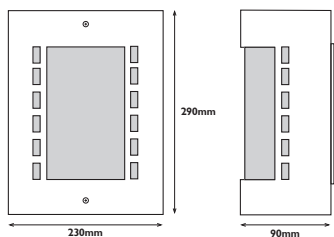

Superficie Flush Mounts

PORTALAMP. E27 / E27 LAMPHOLDER

MOD. 5042

Aplique Cuadr. E27 Cristal Mate IP44 / Square wall light E27 Frosted Glass IP44