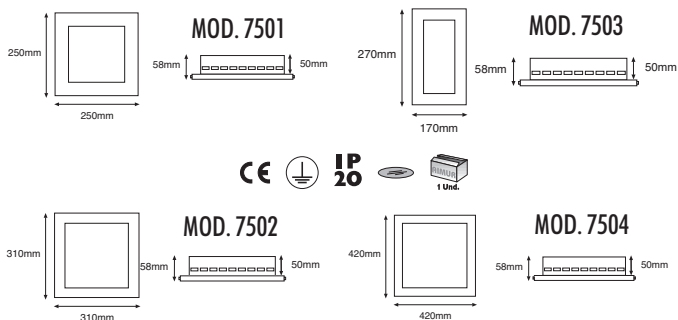

### Plafón Cuadrado TC-D LED Cristal Mate / Square Flush TC-D LED Frosted Glass

Incluye bombilla LED 10W 4200°K 1050lm.  
Includes LED bulb 10W 4200°K 1050lm.

MOD	COLOR/COLOUR	PRECIO/PRICE
750161014	Blanco / White	78,00€
750165014	Cromo / Chrome	89,95€
75016CM014	Pint. Cromo Mate / Paint Matt Ch.	83,95€
75016NS014	Niquel Sat. / Brushed Niquel	89,95€

Incluye bombilla LED 10W 4200°K 1050lm.  
Includes LED bulb 10W 4200°K 1050lm.

MOD	COLOR/COLOUR	PRECIO/PRICE
750361014	Blanco / White	74,45€
750365014	Cromo / Chrome	85,45€
75036CM014	Pint. Cromo Mate / Paint Matt Ch.	80,45€
75036NS014	Niquel Sat. / Brushed Niquel	85,45€