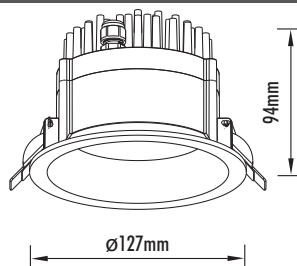

Downlight IP54 LED COB 13-19W / Round downlight IP 54 LED COB 13-19W

Chip LED: COB SHARP 13W. Incluye driver. 5000°K 1170lm.  
LED chip: 13W COB SHARP chip. Incluye driver. 5000°K 1170lm.

MOD.	COLOR/COLOUR	PRECIO/PRICE
9006_13-61	Blanco / White	58,95€

**SHARP**  
**ELT**  
LED **220V 13W**   $\varnothing$  115mm

Chip LED: COB SHARP 19W. Incluye driver. 5000°K 1710lm.  
LED chip: 19W COB SHARP chip. Incluye driver. 5000°K 1710lm.

MOD.	COLOR/COLOUR	PRECIO/PRICE
9006_19-61	Blanco / White	59,95€

**SHARP**  
**ELT**  
LED **220V 19W**   $\varnothing$  115mm

DISPONIBLE CON DRIVER REGULABLE: CONSULTAR / DIMMABLE DRIVER AVAILABLE: CONSULT