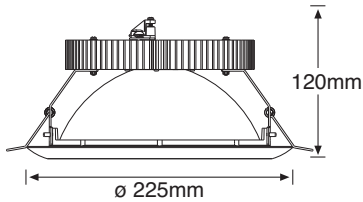

Downlight aro aluminio Máx. 39W / Round aluminium downlight 39W max.

5000°K 2000lm

Chip LED: COB SHARP 18W. Incluye driver ELT.
LED chip: 18W SHARP COB LED chip. Includes ELT driver.

MOD.	COLOR/COLOUR	PRECIO/PRICE
9111-01	Blanco / White	72,00€
9111-03	Baño Oro / Gold Coat	80,60€
9111-03V	Oro Viejo / Antique Brass	77,50€
9111-05	Cromo / Chrome	77,50€
9111-05M	Cromo Mate / Matt Chrome	77,50€
9111-0AL	Aluminio Ray / Striped aluminium	77,50€
9111-0CM	Pint.Cromo Mate / Paint Matt Ch.	77,50€
9111-0NS	Niquel Sat. / Brushed Niquel	77,50€