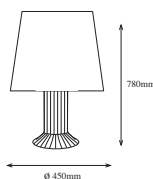

Características: Cristal de borosilicato soplado artesanalmente.
Portalámparas: E-14.
Pantala: Textil.
Manguera: Textil a juego con el color de la pantala de aluminio.

Specifications: Borosilicate glass hand crafted.
Lampholder: E-14.
Reflector: textile.
Cable: Textile matching the colour of the reflector.