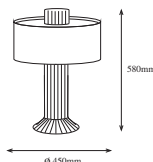

Características: Cristal de borosilicato soplado artesanalmente.
Portalámparas: E-14.
Pantala: Textil.
Manguera: Textil a juego con el color de la pantala de aluminio.

Specifications: Borosilicate glass hand crafted.
Lampholder: E-14.
Reflector: textile.
Cable: Textile matching the colour of the reflector.