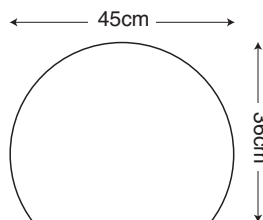

Incluye mando a distancia y cargador.
Included remote control and charger.

| MOD | COLOR/COLOUR | PRECIO/PRICE |
|------|----------------|--------------|
| P001 | Blanco / White | 295,50€ |

MOD. P002

Bola flotante polietileno blanco LED RGB / Polyethylene wireless floating ball RGB LED