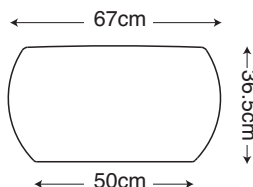

Incluye mando a distancia y cargador.
Included remote control and charger.

MOD	COLOR/COLOUR	PRECIO/PRICE
P051	Blanco / White	472,75€

MOD. P052

Mesa baja polietileno blanco LED RGB / Polyethylene wireless coffe table RGB LED